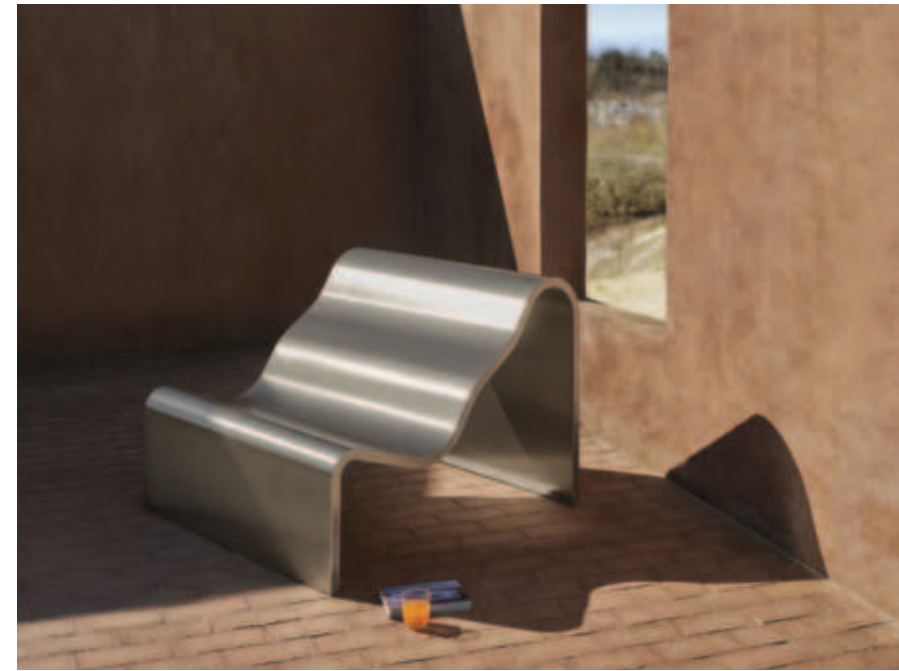

FEATURED PRODUCTS
Far left: Geiger Crosshatch Outdoor Collection. Top right: Herman Miller Eames Outdoor Aluminum Group Lounge Chair and Ottoman. Bottom right: Muuto Dream View Bench