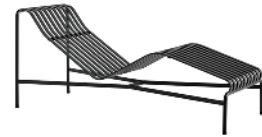

KNOLL
Risom Side Table

DWR COLLECTION
Terassi Side Table

GEIGER
Crosshatch Outdoor
Side Table

DWR COLLECTION
Softlands Outdoor
Side Table

Chaise Lounges

DWR COLLECTION
Eos Chaise Lounge

DWR COLLECTION
Terassi Chaise

DWR COLLECTION
Softlands Outdoor Adjustable
Chaise Lounge

MUUTO
Settle Lounge Bed

DWR COLLECTION
Sommer Adjustable Chaise

KNOLL
1966 Adjustable Chaise

HAY
Palissade Cord Chaise Lounge

HAY
Palissade Chaise Lounge